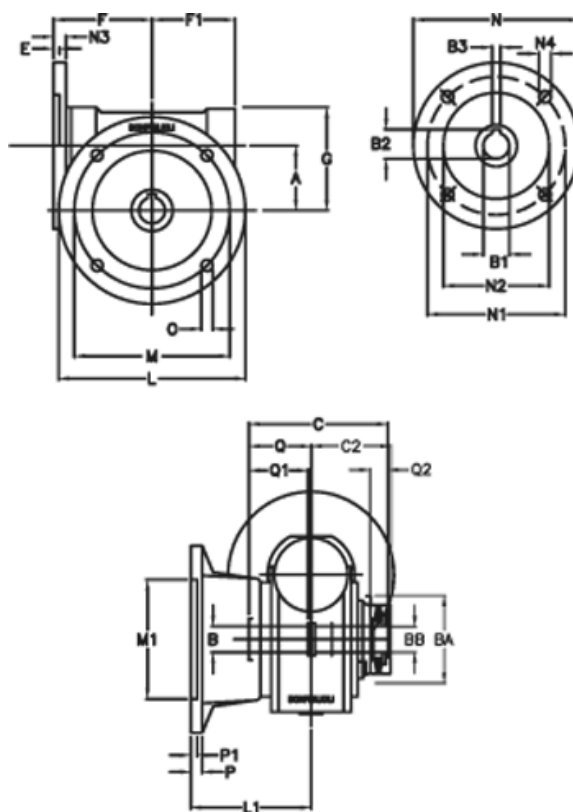

Article number: 390204901043236

Description: Worm Gear with Torque Limiter
VF 49-L2-F-10 P80B5

Measures

a = 49.50	C2 = 63,5	m = 90	P = 12
B = 25	Description = VF 49F-xx-80B14	M1 = 70	P1 = 10
B1 E7 = 19	E = 3.0	N = 120	Q = 51.0
B2 = 21.8	F = 70	N1 = 100	Q1 = 41
B3 H9 = 6	F1 = 63	N2 = 80	Q2 = 15
BA = 63	g = 80	N3 = 10.0	
BB H7 = 14	L = 125	N4 = 7.0	
C = 105	L1 = 85.5	O = 10.5	